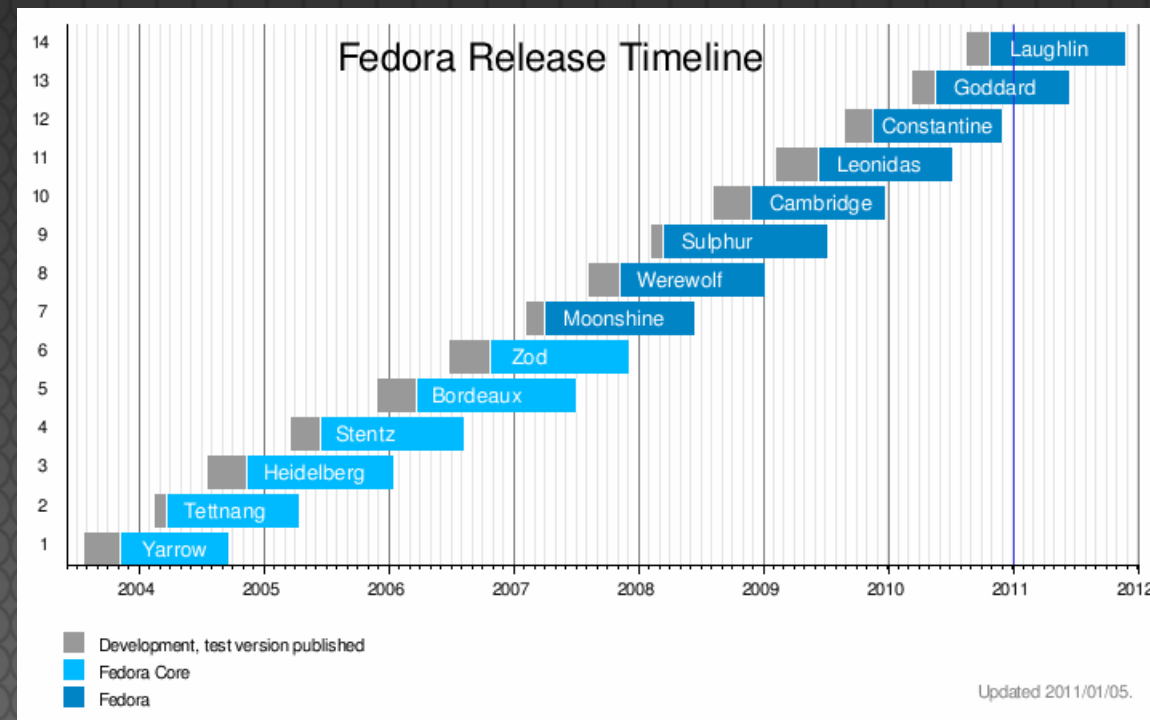

Co je to Fedora?

- Komunitou řízená linuxová distribuce
- Základ pro Red Hat Enterprise Linux